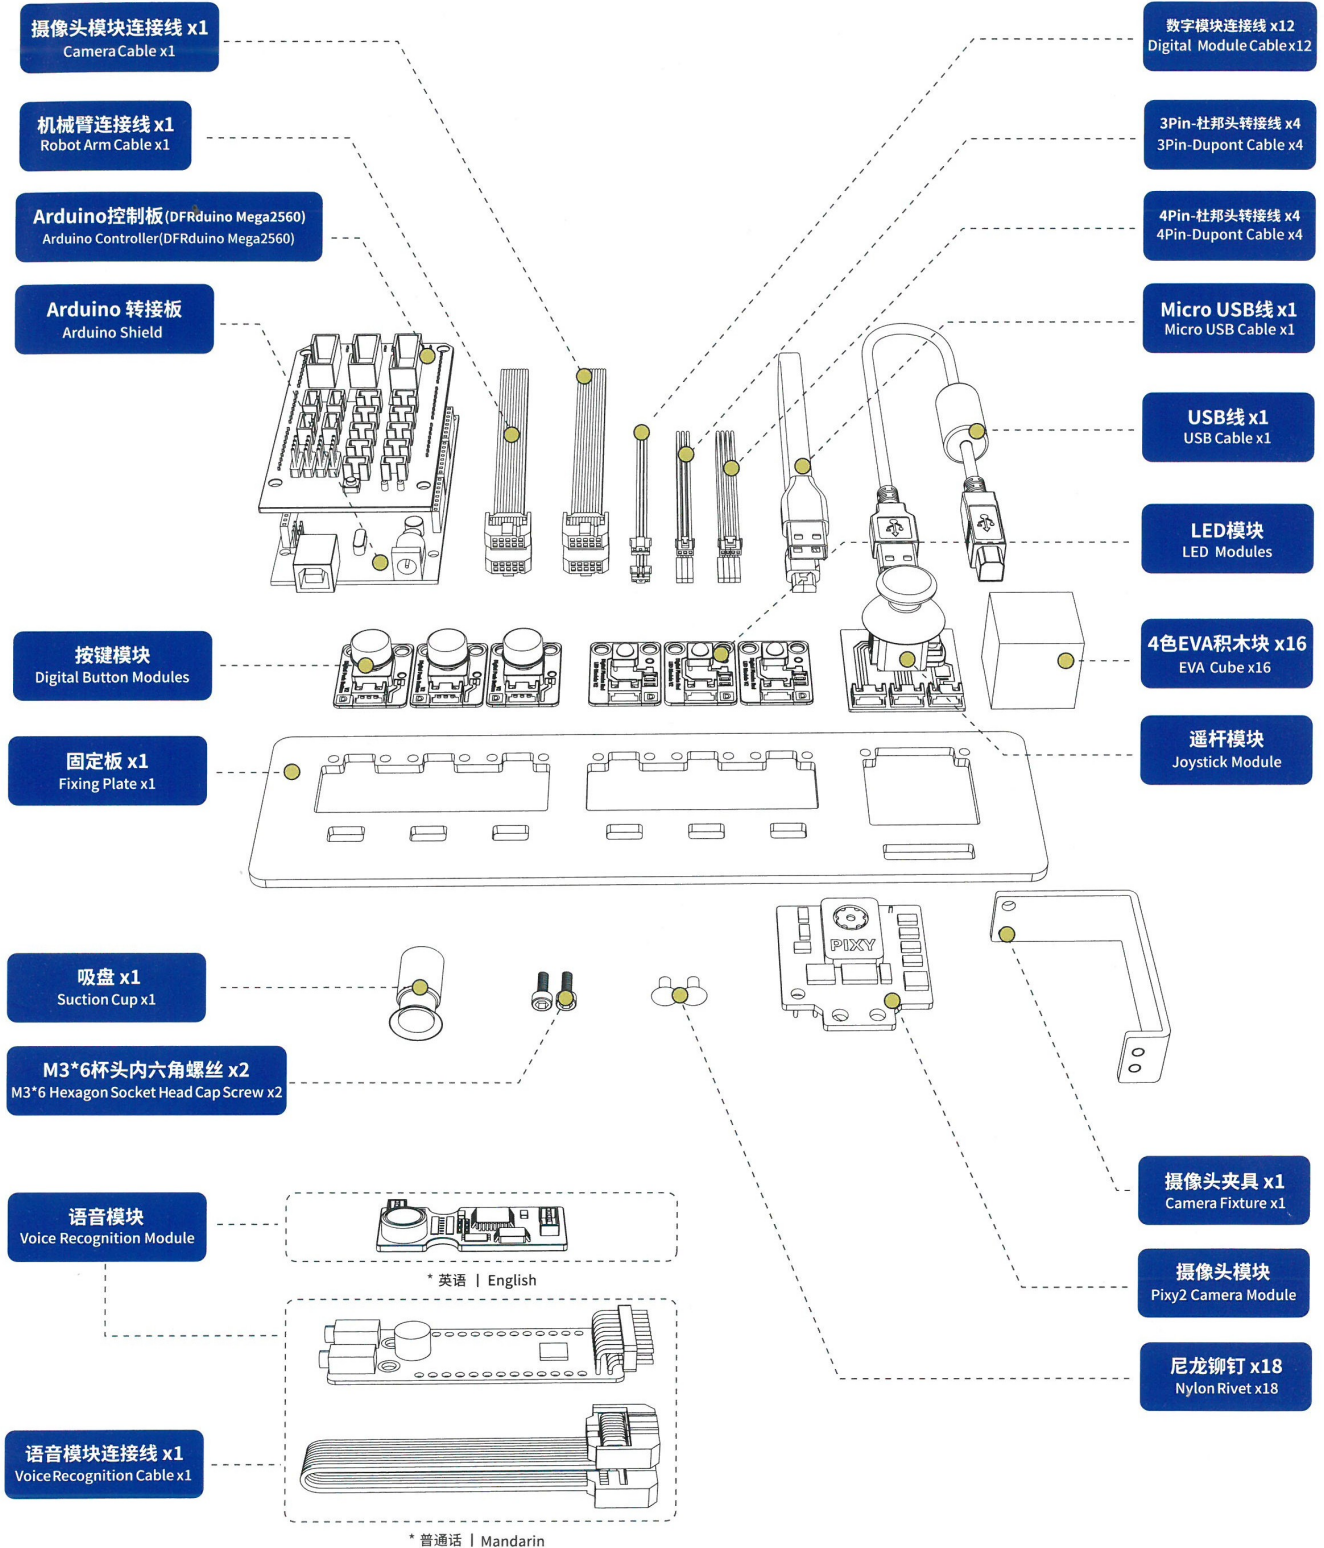

MAGICIAN BASIC & EDU

DOBOT

Arduino kit