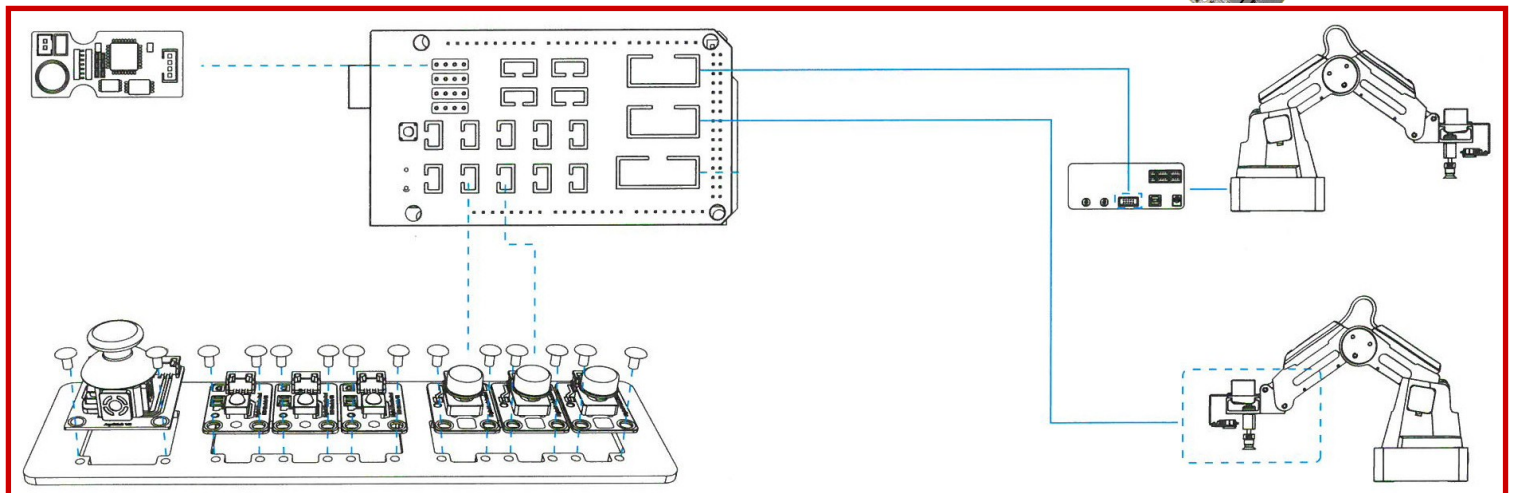

MAGICIAN BASIC & EDU

DOBOT

ARDUINO

EDUCATION

Arduino kit

As an entry-level learning suite for AI, Basic AI Kit for Dobot Magician features Arduino Mega 2560 control board, LED indicator, joystick, switch button, voice and visual recognition modules. Abundant electronic modules include programmable control board, various sensors, voice and visual recognition. Control the lights and DOBOT Magician by button, joystick and voice to help children explore artificial intelligence in every aspect!