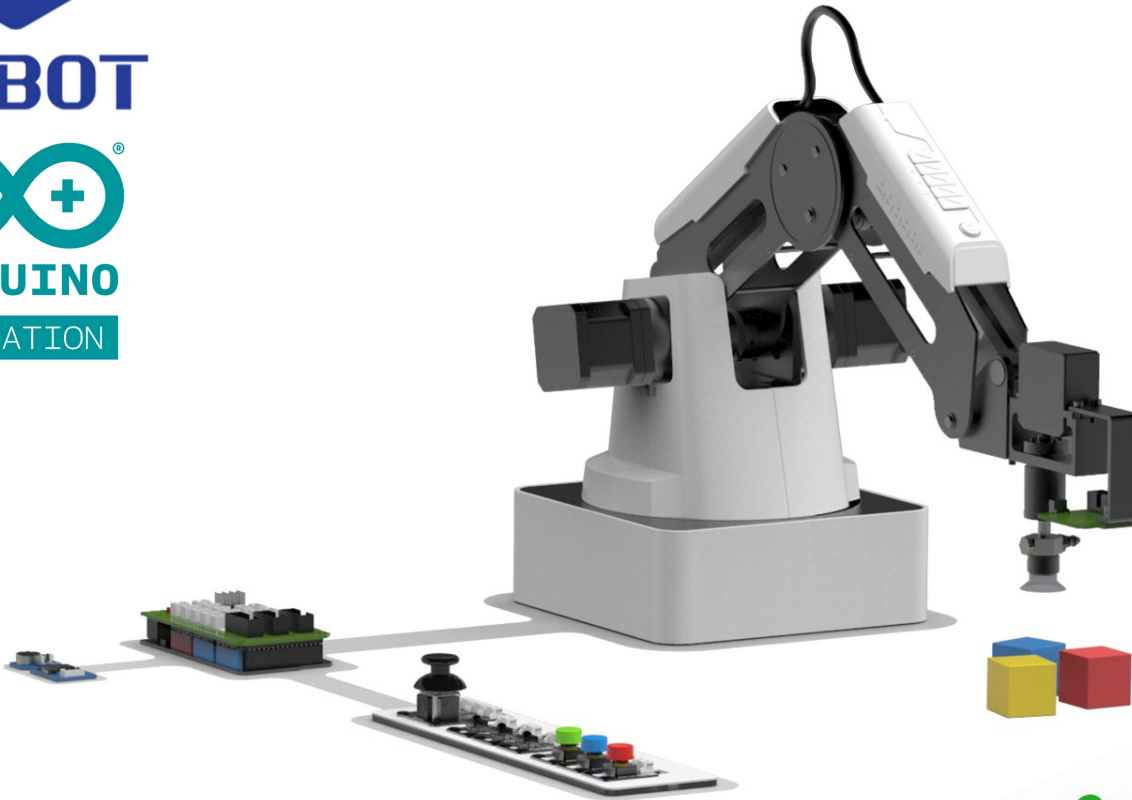

MAGICIAN BASIC & EDU

DOBOT

ARDUINO

EDUCATION

Arduino kit

As an entry-level learning suite for AI, Basic AI Kit for Dobot Magician features Arduino Mega 2560 control board, LED indicator, joystick, switch button, voice and visual recognition modules. Abundant electronic modules include programmable control board, various sensors, voice and visual recognition. Control the lights and DOBOT Magician by button, joystick and voice to help children explore artificial intelligence in every aspect!

PRŮMYSLOVÉ A EDUKATIVNÍ ROBOTY

ControlTech

Authorised Distributor

A ROCKWELL AUTOMATION PARTNER

MAGICIAN BASIC & EDU

DOBOT

Arduino kit

PRŮMYSLOVÉ A EDUKATIVNÍ
ROBOTY